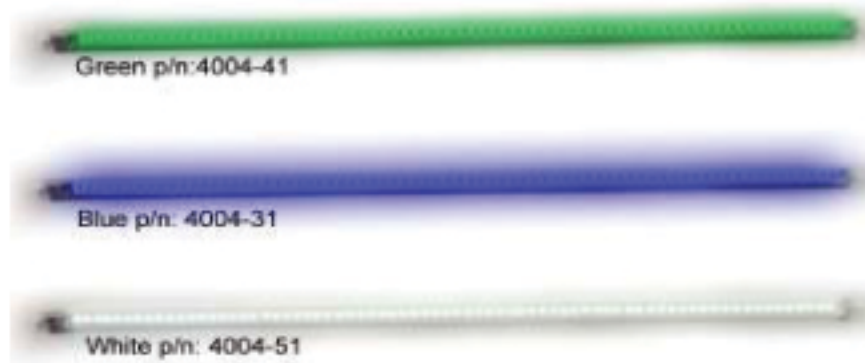

### 3mm Flexible Array

The 3mm Flexible arrays come with 60 LEDs per foot. They can be cut down every 3 LEDs. There are 20 sections per foot and each section is 0.6in long.

The 3mm Flex is sold in 3 different colors. Green, Blue and white.

We offer the 3mm in a kit that includes the 60 LED one foot of lights, 6 foot wire leads, 19in clear tube and extra end caps.

p/n: 4004-41

3mm Green 1 foot kit

p/n: 4004-31

3mm Blue 1 foot kit

p/n: 4004-51

### Chameleonz

Why have just one color of LED accent lights on your motorcycle. Now you can choose many colors: Red, Green, Blue, Purple, White, Teal, or Amber. If you want to have all colors on with a push of a button you can have colors auto rotate with this feature the LEDs slowly fades from one color to the next!