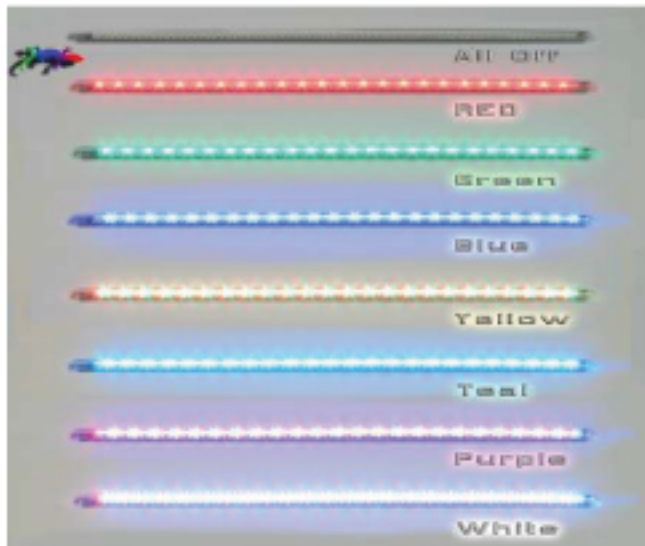

### 3mm Flexible Array

The 3mm Flexible arrays come with 60 LEDs per foot. They can be cut down every 3 LEDs. There are 20 sections per foot and each section is 0.6in long.

The 3mm Flex is sold in 3 different colors. Green, Blue and white.

We offer the 3mm in a kit that includes the 60 LED one foot of lights, 6 foot wire leads, 19in clear tube and extra end caps.

p/n: 4004-41

3mm Green 1 foot kit

p/n: 4004-31

3mm Blue 1 foot kit

p/n: 4004-51

### Chameleonz

Why have just one color of LED accent lights on your motorcycle. Now you can choose many colors: Red, Green, Blue, Purple, White, Teal, or Amber. If you want to have all colors on with a push of a button you can have colors auto rotate with this feature the LEDs slowly fades from one color to the next!