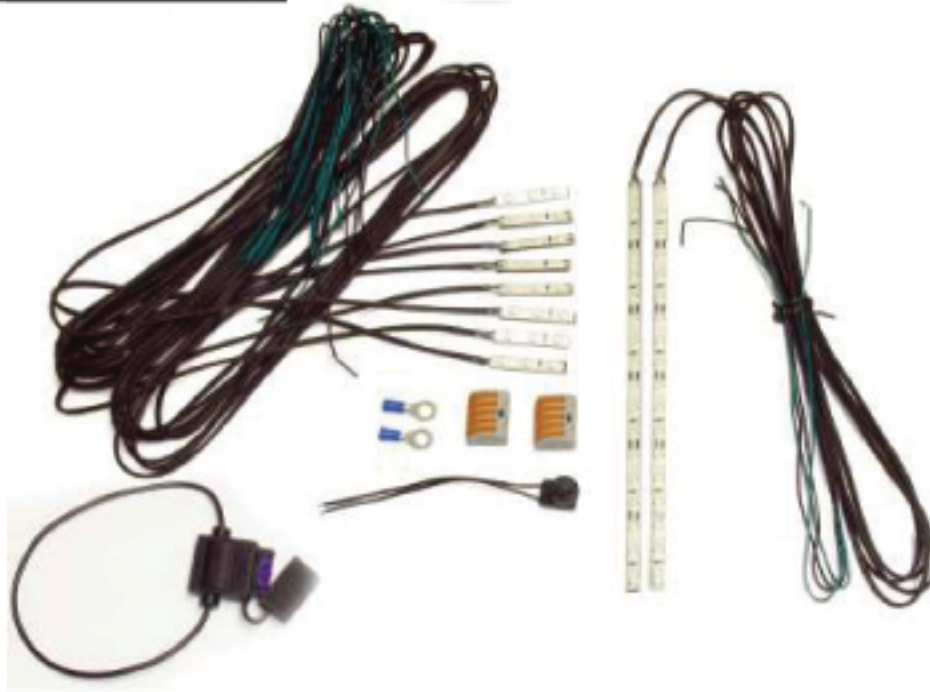

Roachez Accent lighting kit

Roachez are our patented flexible array incased in a weather proof housing and 3m double sided tape on the back. A new feature on the Roachez is the **6 feet of wire** so you have plenty of wire and them some and 5 feet of shrink tube on the wire. These Roachez are more flexible then before and they are ideal for accent lighting on bikes.

We have put together a kit of 60 LEDs made from Qty. 2 9in flexible LED strips and Qty. 8 1.5in flexible LED strips. Wiring kit comes with 2 WAGO Cage Clamps, zip ties, fuse, fuse holder, 2 battery connectors, and a push button switch.

The short 3 LED 1.5in long x 0.27in wide x 0.17in tall with superior LEDs that have 120 degree viewing angle and can be stuck in small tight areas.

The longer 18 LED is 9in long x 0.27in wide x 0.17in tall includes the same high quality LEDs also and are just the right size to put under a tank

1.5in 3 LED	color
p/n: 4502-15	red
p/n: 4502-25	amber
p/n: 4502-35	blue
p/n: 4502-45	green
p/n: 4502-55	white
p/n: 4502-65	purple
p/n: 4502-85	Pink
p/n: 4502-95	orange

9in 18 LED	color
p/n: 4502-17	red
p/n: 4502-27	amber
p/n: 4502-37	blue
p/n: 4502-47	green
p/n: 4502-57	white
p/n: 4502-67	purple
p/n: 4502-87	pink
p/n: 4502-97	orange